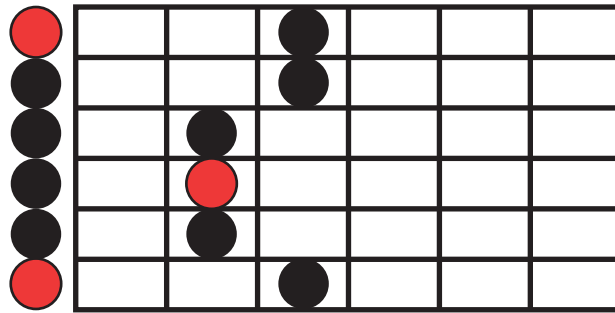

E Minor Pentatonic

Root, minor 3rd, 4th, 5th, Minor 7th

Musical notation for the E Minor Pentatonic scale. The top staff shows the scale in treble clef with notes E2, G2, A2, B2, D3, E3. The bottom staff shows the guitar tablature: 0 3 0 2 0 2 0 2 0 3 0 3.

E Blues Scale

Root, minor 3rd, 4th, #4th, 5th, Minor 7th

Musical notation for the E Blues Scale. The top staff shows the scale in treble clef with notes E2, G2, A2, Bb2, B2, D3, E3. The bottom staff shows the guitar tablature: 0 3 0 1 2 0 2 0 2 3 0 3 0.